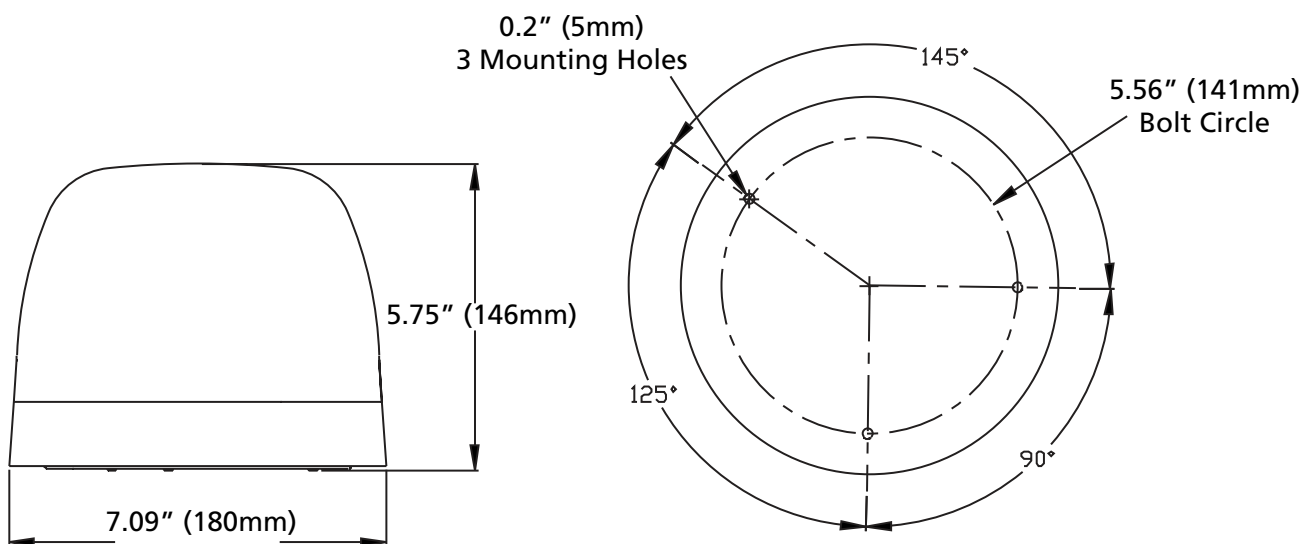

Roof mounting bar options

210960-46 46", roof mount bar

210960-54 54", roof mount bar

210960-65 65", roof mount bar

210961SSG Kit, mounting plate, beacon

	262650	272650
Specifications		
RPM (revolutions per minute)	75/90/120	75/90/120
Amps	1.8 @ 12VDC 2.0 @ 24VDC	1.8 @ 12VDC 2.0 @ 24VDC
Voltage	12/24	12/24
Mounting	Permanent/1-inch pipe	Permanent/1-inch pipe
Number of LEDs	12 LEDs	12 LEDs
Ship Weight		
	2.75 lbs (1.24 kg)	2.75 lbs (1.24 kg)
Physical Specifications (H x D)		
	5.8 in x 7.1 in (14.7 cm x 18.0 cm)	5.8 in x 7.1 in (14.7 cm x 18.0 cm)
Approvals		
	Class 1 and CAC Title 13	Class 2